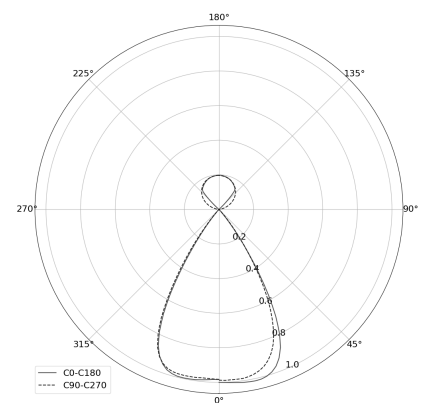

PHOTOMETRIC DATA

ACCESSORIES (ORDERED SEPARATELY)

OTHER