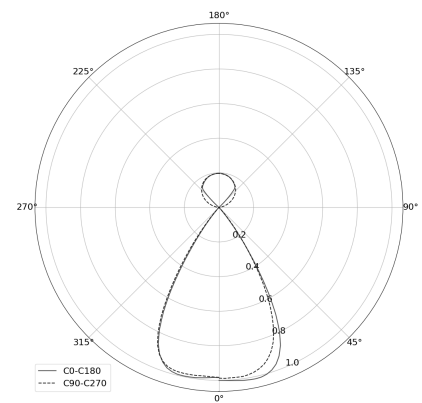

## KAMERTON Stand Louver

CODE: 5.3231.02P1.C77W.V0

LED | 4000 K | >90 | SDCM ≤3 | 50.000 h  
L80 B10 | IP20 | Casambi | 220-240V  
50-60Hz |  | 

### TECHNICAL DATA

Power: 18,8+10,1 W CC HO (High output)  
Flux: 3744 lm  
CCT: 4000 K  
CRI: >90  
SDCM: ≤3  
Durability of LED sources: 50.000 h, L80 B10  
Diffuser / Optic: Wide beam (UGR<19)

Mounting type: Standing fixture  
Power supply: 220-240V, 50-60Hz  
Control: Casambi  
Protection Class: I  
IP: IP20  
Material: Extruded aluminium profile  
Finishing: powder coated: volcano

### TECHNICAL DRAWING

Dimensions: 1077x44 mm

### PHOTOMETRIC DATA