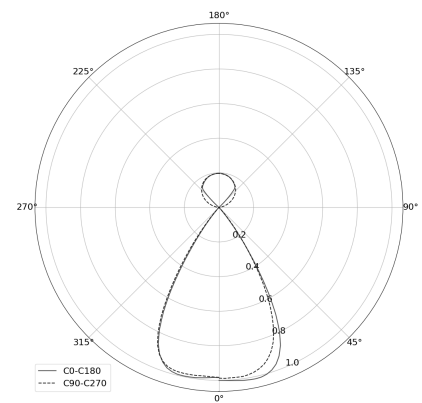

## KAMERTON Stand Louver

CODE: 5.3231.02P1.C77W.V0

LED | 4000 K | >90 | SDCM ≤3 | 50.000 h L80 B10 | IP20 | Casambi | 220-240V 50-60Hz |  |  |

### TECHNICAL DATA

Power: 18,8+10,1 W CC HO (High output)  
Flux: 3744 lm  
CCT: 4000 K  
CRI: >90  
SDCM: ≤3  
Durability of LED sources: 50.000 h, L80 B10  
Diffuser / Optic: Wide beam (UGR<19)

Mounting type: Standing fixture  
Power supply: 220-240V, 50-60Hz  
Control: Casambi  
Protection Class: I  
IP: IP20  
Material: Extruded aluminium profile  
Finishing: powder coated: volcano

### TECHNICAL DRAWING

Dimensions: 1077x44 mm

### PHOTOMETRIC DATA