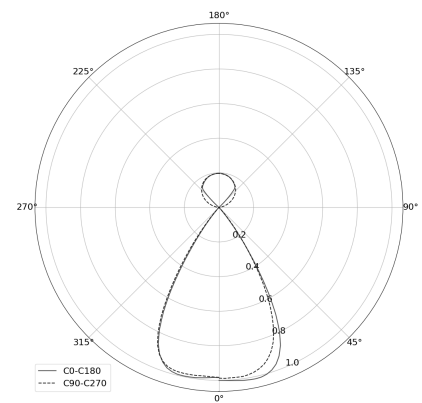

PHOTOMETRIC DATA

ACCESSORIES (ORDERED SEPARATELY)

OTHER